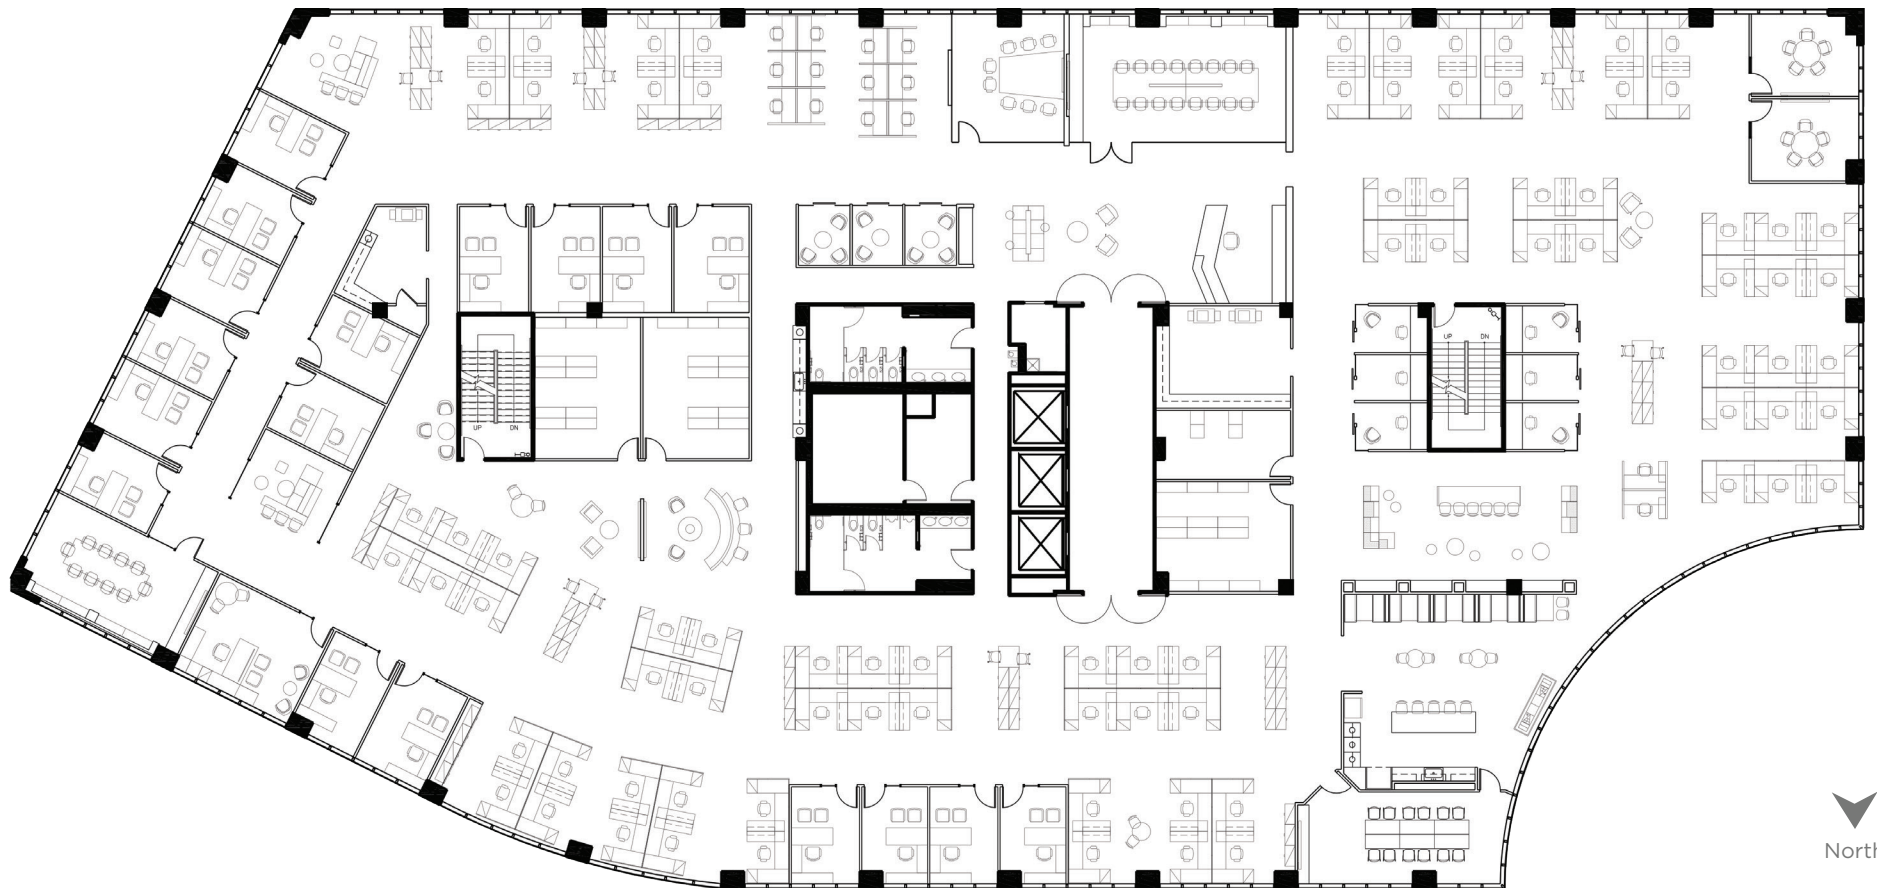

# Aero Long Beach

3840 Kilroy Airport Way, Long Beach CA, 90806  
Floor 4

28,737 sq. ft.  
Available Now

Christy McRoskey  
cmcroskey@kilroyrealty.com